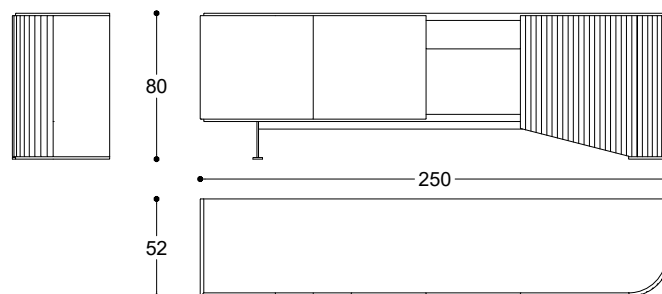

Article: Sideboard Canaletto wood finishing
Code: IND25C
Article: Sideboard Ash moka wood finishing
Code: IND25F