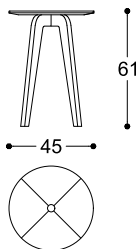

Beatriz Sempere, 2015

Side tables with supporting structure in Canaletto walnut or Ash moka solid wood. Top in MDF Canaletto walnut or Ash moka finishing with central insert in metal polished gold or matt dark bronze finishing.

Tavolini con struttura in Noce Canaletto o Frassino tino moka massiccio. Top in MDF finitura Noce Canaletto o Frassino tinto moka, con inserto centrale in metallo finitura oro lucido o bronzo scuro opaco.

Article: Side table Canaletto walnut
Code: TOM47TC
Article: Side table Ash moka
Code: TOM47TF

Article: Side table Canaletto walnut
Code: TOM47QC
Code: TOM47QF

Article: Side table Canaletto walnut
Code: TOM61TC
Article: Side table Ash moka
Code: TOM61TF

Article: Side table Canaletto walnut
Code: TOM61QC
Article: Side table Ash moka
Code: TOM61QF