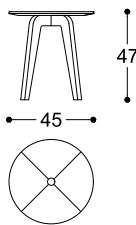

Beatriz Sempere, 2015

Side tables with supporting structure in Canaletto walnut or Ash moka solid wood. Top in MDF Canaletto walnut or Ash moka finishing with central insert in metal polished gold or matt dark bronze finishing.

Tavolini con struttura in Noce Canaletto o Frassino tino moka massiccio. Top in MDF finitura Noce Canaletto o Frassino tinto moka, con inserto centrale in metallo finitura oro lucido o bronzo scuro opaco.

Article: Side table Canaletto walnut
Code: TOM47TC
Article: Side table Ash moka
Code: TOM47TF

Article: Side table Canaletto walnut
Code: TOM47QC
Code: TOM47QF

Article: Side table Canaletto walnut
Code: TOM61TC
Article: Side table Ash moka
Code: TOM61TF

Article: Side table Canaletto walnut
Code: TOM61QC
Article: Side table Ash moka
Code: TOM61QF