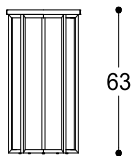

Pier Luigi Frighetto, 2014

Round tables in metal, matt dark bronze or polished gold finishing.

Tavolini tondi di diverse dimensioni struttura in metallo con finitura bronzo scuro opaco o oro lucido.

Article: Side table all bronze H 46  
 Code: ELI35H46  
 Article: Side table all gold H 46  
 Code: ELI35H46G

Article: Side table all bronze H 63  
 Code: ELI35H63  
 Article: Side table all gold H 63  
 Code: ELI35H63G

Article: Side table all bronze H 73  
 Code: ELI35H73  
 Article: Side table all gold H 73  
 Code: ELI35H73G