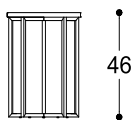

Pier Luigi Frighetto, 2014

Round tables in metal, matt dark bronze or polished gold finishing.

Tavolini tondi di diverse dimensioni struttura in metallo con finitura bronzo scuro opaco o oro lucido.

Article: Side table all bronze H 46  
 Code: ELI35H46  
 Article: Side table all gold H 46  
 Code: ELI35H46G

Article: Side table all bronze H 63  
 Code: ELI35H63  
 Article: Side table all gold H 63  
 Code: ELI35H63G

Article: Side table all bronze H 73  
 Code: ELI35H73  
 Article: Side table all gold H 73  
 Code: ELI35H73G