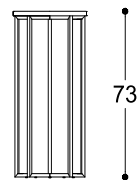

Pier Luigi Frighetto, 2014

Round tables in metal, matt dark bronze or polished gold finishing.

Tavolini tondi di diverse dimensioni struttura in metallo con finitura bronzo scuro opaco o oro lucido.

Article: Side table all bronze H 46  
 Code: ELI35H46  
 Article: Side table all gold H 46  
 Code: ELI35H46G

Article: Side table all bronze H 63  
 Code: ELI35H63  
 Article: Side table all gold H 63  
 Code: ELI35H63G

Article: Side table all bronze H 73  
 Code: ELI35H73  
 Article: Side table all gold H 73  
 Code: ELI35H73G