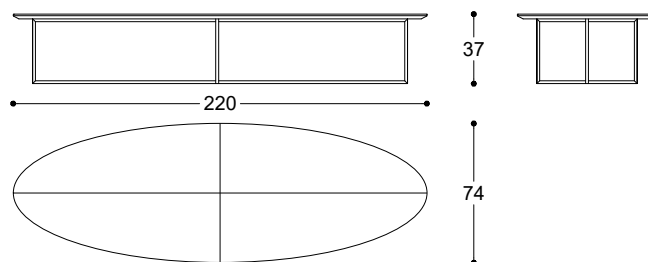

Pier Luigi Frighetto, 2015

Coffee table with supporting structure in metal dark bronze matt finishing. Top in MDF with Canaletto walnut veneer.

Tavolino con struttura in metallo finitura bronzo scuro opaco. Top in MDF impiallacciato in noce Canaletto.

Article: Coffee table bronze metal and Canaletto walnut wood top 220
Code: OLEW22