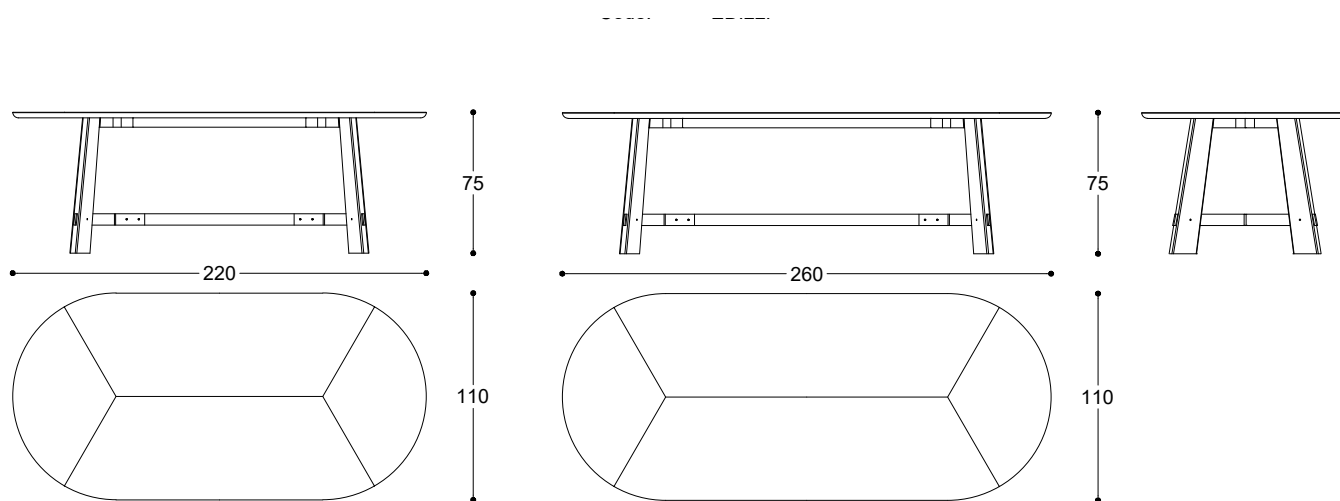

Dining table with supporting structure in Canaletto walnut or Ash moka solid wood, top in MDF with Canaletto walnut or with Ash moka veneer. Matt gold finishing metal base.

Tavolo con struttura in Noce Canaletto o Frassino massiccio tinto moka, piano in MDF impiallacciato in Noce Canaletto o Frassino tinto moka. Poggiapiedi in metallo finitura oro opaco.

Article: Dining tables Canaletto walnut finishing L 220
 Code: EDI22C
 Article: Dining tables Ash moka finishing L 220
 Code: EDI22F

Article: Dining tables Canaletto walnut finishing L 260
 Code: EDI26C
 Article: Dining tables Ash moka finishing L 260
 Code: EDI26F