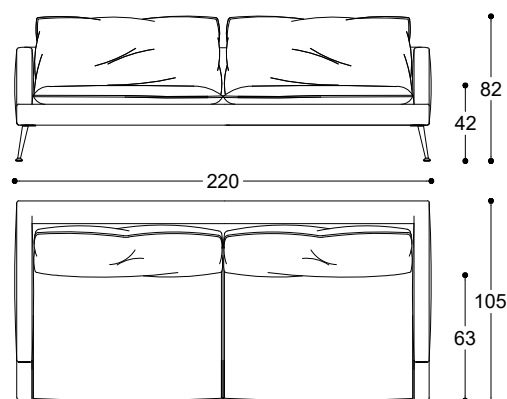

Pier Luigi Frighetto, 2011

Modular sofa with structure in fir and poplar wood and metal, with elastic belt spring system stretched over a metal frame. Padding in high-resilience expanded polyurethane, upholstery in thermo-bonded fibre with stretch jersey. Seat and back cushions in 100% European, channelled goose feather, 10% down, closed in independent rooms, filling with central insert in memory foam. Fully removable fabric covers, only the cushion for the leather version. Feet matt dark bronze finishing.

Divano componibile con struttura in legno di pioppo, abete e metallo, con molleggio a nastri elastici tesi su un telaio di metallo. Imbottitura struttura in poliuretano espanso ad alta densità, rivestimento in fibra termolegata accoppiata a maglia elastica. Cuscini seduta e schienale in 100% piuma d'oca di provenienza europea, 10% piumino, chiusi in camere indipendenti l'una dall'altra, con inserto centrale in poliuretano espanso a quote differenziate ad alta densità e memory foam. Completamente sfoderabile in tessuto, in pelle sfoderabili solo i cuscini. Piedi in metallo finitura bronzo scuro opaco.

Article: Armchair
Code: ISL10

Article: Sofa 220
Code: ISL22

Pier Luigi Frighetto, 2011

Article: Terminal element 110 x 105 Left
Code: SX-ISL2D
Article: Terminal element 110 x 105 Right
Code: DX-ISL2C

Article: Terminal element 125 x 105 Left
Code: SX-ISL3F
Article: Terminal element 125 x 105 Right
Code: DX-ISL3E

Article: Corner 105 x 105
Code: ISLAN

Article: Corner 205 x 105 Left
Code: SX-ISLAN21
Article: Corner 205 x 105 Right
Code: DX-ISLAN21