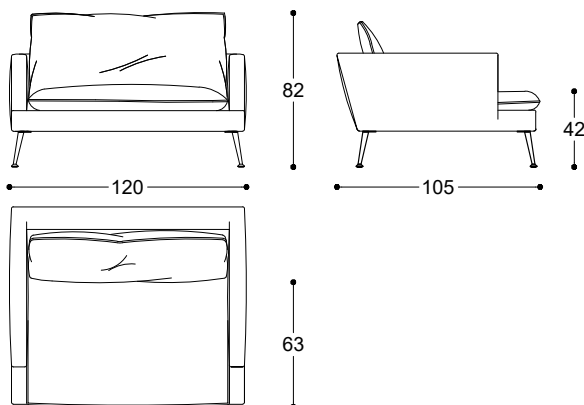

Pier Luigi Frighetto, 2011

Modular sofa with structure in fir and poplar wood and metal, with elastic belt spring system stretched over a metal frame. Padding in high-resilience expanded polyurethane, upholstery in thermo-bonded fibre with stretch jersey. Seat and back cushions in 100% European, channelled goose feather, 10% down, closed in independent rooms, filling with central insert in memory foam. Fully removable fabric covers, only the cushion for the leather version. Feet matt dark bronze finishing.

Article: Armchair
Code: ISL10

Article: Sofa 220
Code: ISL22

Pier Luigi Frighetto, 2011

Article: Terminal element 110 x 105 Left
Code: SX-ISL2D
Article: Terminal element 110 x 105 Right
Code: DX-ISL2C

Article: Terminal element 125 x 105 Left
Code: SX-ISL3F
Article: Terminal element 125 x 105 Right
Code: DX-ISL3E

Article: Terminal element 140 x 105 Left
Code: SX-ISL5H
Article: Terminal element 140 x 105 Right
Code: DX-ISL5G

Article: Terminal element 210 x 105 Left
Code: SX-ISL6M
Article: Terminal element 210 x 105 Right
Code: DX-ISL6L

Article: Corner 105 x 105
Code: ISLAN

Article: Corner 205 x 105 Left
Code: SX-ISLAN21
Article: Corner 205 x 105 Right
Code: DX-ISLAN21