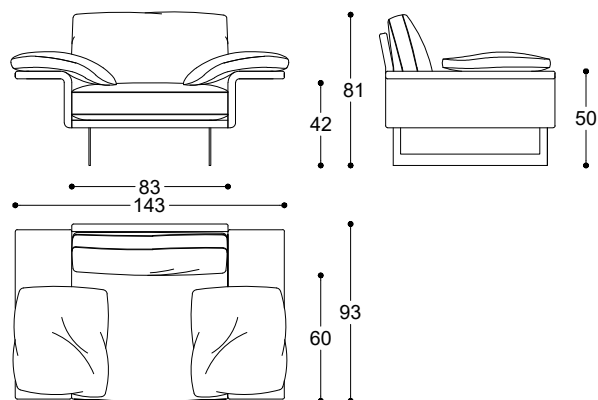

Pier Luigi Frighetto, 2011

Modular sofa with structure in metal, with elastic belt spring system stretched over a metal frame. Padding in high-resilience polyurethane foam, upholstery in thermo-bonded fibre with stretch jersey. Metal armrest padding in high-resilience expanded polyurethane. Seat cushions in 100% European, channelled goose feather, 10% down, closed in independent rooms filling with central insert high-resilience polyurethane foam in different densities and memory foam. Back cushions in 100% European, channelled goose feather, 10% down, closed in independent rooms. Fully removable covers in both fabric and leather versions. Feet in shiny stainless steel.

Divano componibile con struttura in metallo ricoperto con poliuretano espanso ad alta densità, molleggio a nastri elastici intrecciati rivestimento in fibra termolegata accoppiata a maglia elastica. Braccioli in metallo facilmente sfilabili. Cuscini seduta in 100% piuma d'oca, di provenienza europea, 10% piumino, chiusi in camere indipendenti l'una dall'altra, con inserto centrale in poliuretano espanso a quote differenziate ad alta densità e memory foam. Cuscini schienale in 100% piuma d'oca di provenienza europea, 10% piumino, chiusi in camere indipendenti l'una dall'altra. Sfoderabile sia in tessuto che in pelle. Piedi in acciaio inox lucido.

Article: Armchair
Code: ALAB10

Article: Sofa 226
Code: ALAB17

Pier Luigi Frighetto, 2011

Article: Sofa 260
Code: ALAB20

Article: Sofa 310
Code: ALAB25

Article: Element 83
Code: ALA83

Article: Element 170
Code: ALA17

Article: Element 200
Code: ALA20

Article: Element 250
Code: ALA25

Pier Luigi Frighetto, 2011

Article: Corner element 92 x 92
Code: ALAAN

Article: Dormeuse 90 x 183 Left
Code: SX-ALABDOR
Article: Dormeuse 90 x 183 Right
Code: DX-ALABDOR