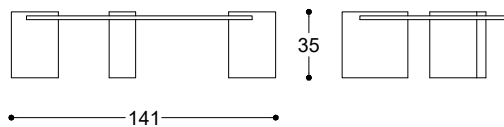

Coffee tables in two sizes with legs Ash moka solid wood. Top in matt Calacatta Vagli Oro marble, Blue Roma glossy quartzite, in open pore Travertino Romano or in glossy Breccia Lunare marble.

Tavolini in due dimensioni con gambe in Frassino massiccio tinto moka. Top in marmo Calacatta Vaglio Oro opaco, quarzite Blue Roma lucido, in Travertino Romano a poro aperto o in marmo Breccia Lunare lucido.

Article: Coffee table top in matt Calacatta Vagli oro marble
 Code: BAMO70FC
 Article: Coffee table top in glossy Blue Roma quartzite
 Code: BAMO70FB
 Article: Coffee table top in open pore Travertino Romano
 Code: BAMO70FT
 Article: Coffee table top in open pore Breccia Lunare
 Code: BAMO70FL