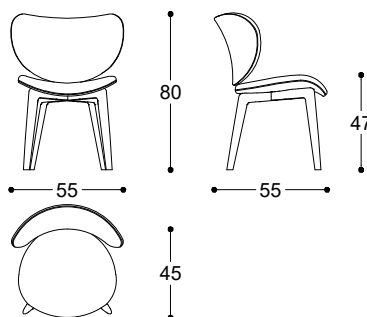

*Pier Luigi Frighetto, 2019*

Chair with seat, back in curved beech wood, padding in high-resilience expanded polyurethane. Legs in solid Ash, moka lacquered or in solid Canaletto walnut. Non-removable cover.

*Sedia con struttura in multistrato di faggio e imbottitura in poliuretano espanso. Base in frassino massiccio, verniciato nero o in noce canaletto massiccio. Non sfoderabile.*

Article: Dining wood chair  
Code: KEL21