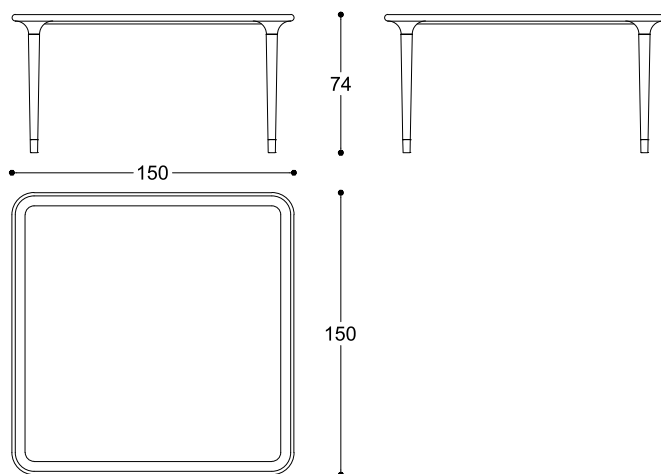

Claudia Campone + Martina Stancati, 2022

Table with top composed of a frame in Ash Moka solid wood, transparent extra-clear glass and insert covered in decorated fabric available in various patterns. Conical legs in Ash Moka solid wood and metal glides with polished gold or matt dark bronze finish.

*Tavolo con piano composto da cornice in Frassino massiccio tinto moka, vetro trasparente extrachiario e inserto rivestito in tessuto decorato disponibile in varie fantasie ricamate. Gambe coniche in Frassino massiccio tinto Moka e puntali in metallo finitura galvanica oro lucido o bronzo scuro opaco.*

Article: Dining tables Ash moka finishing 110 x 110  
Code: CAI11F

Article: Dining tables Ash moka finishing 150 x 150  
Code: CAI15F

*Claudia Campone + Martina Stancati, 2022*

Article: Dining tables Ash moka finishing 220 x 110  
Code: CAI22F

Article: Dining tables Ash moka finishing 260 x 120  
Code: CAI26F