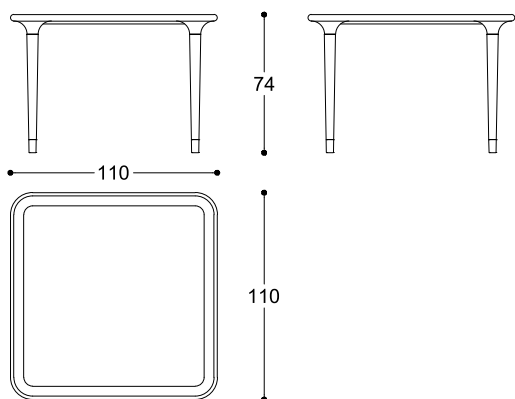

Claudia Campone + Martina Stancati, 2022

Table with top composed of a frame in Ash Moka solid wood, transparent extra-clear glass and insert covered in decorated fabric available in various patterns. Conical legs in Ash Moka solid wood and metal glides with polished gold or matt dark bronze finish.

*Tavolo con piano composto da cornice in Frassino massiccio tinto moka, vetro trasparente extrachiario e inserto rivestito in tessuto decorato disponibile in varie fantasie ricamate. Gambe coniche in Frassino massiccio tinto Moka e puntali in metallo finitura galvanica oro lucido o bronzo scuro opaco.*

Article: Dining tables Ash moka finishing 110 x 110  
Code: CAI11F

Article: Dining tables Ash moka finishing 150 x 150  
Code: CAI15F

*Claudia Campone + Martina Stancati, 2022*

Article: Dining tables Ash moka finishing 220 x 110  
Code: CAI22F

Article: Dining tables Ash moka finishing 260 x 120  
Code: CAI26F