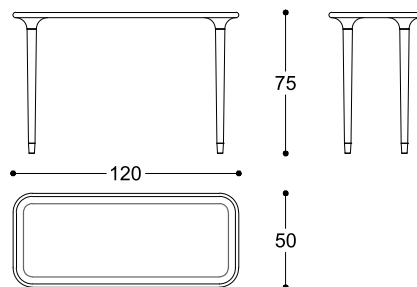

Claudia Campone + Martina Stancati, 2022

Consolle with top and conical legs in Ash moka solid wood. Metal glides with polished gold or matt dark bronze finish.

Consolle con piano e gambe coniche in Frassino massiccio tinto moka. Puntali in metallo finitura galvanica oro lucido o bronzo scuro opaco.