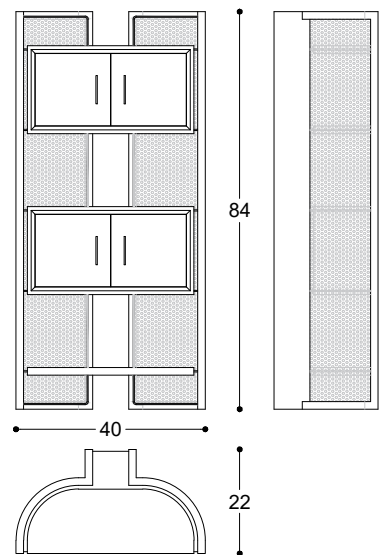

Lato X Lato, 2024

Bookcase with Vienna straw, structure in Ash moka solid wood, shelves and container in MDF Ash moka veneer. Matt gold finish metals.

Libreria con paglia di vienna, struttura realizzata in Frassino massiccio tinto moka, mensole e contenitore in MDF, finitura Frassino tinto moka. Metalli finitura oro opaco.

Article: Bookcase whit 5 shelves
Code: BITO1

OPTIONS

A BITO2A B BITO2B C BITO2C D BITO2D

Article: Bookcase whit 3 shelves
and 1 container
Code: BITO2

OPTIONS

E BITO3E F BITO3F G BITO3G

Article: Bookcase whit 1 shelf
and 2 containers
Code: BITO3