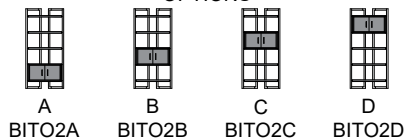

Lato X Lato, 2024

Bookcase with Vienna straw, structure in Ash moka solid wood, shelves and container in MDF Ash moka veneer. Matt gold finish metals.

Libreria con paglia di vienna, struttura realizzata in Frassino massiccio tinto moka, mensole e contenitore in MDF, finitura Frassino tinto moka. Metalli finitura oro opaco.

Article: Bookcase whit 5 shelves
Code: BITO1

OPTIONS

A BITO2A B BITO2B C BITO2C D BITO2D

Article: Bookcase whit 3 shelves
and 1 container
Code: BITO2

OPTIONS

E BITO3E F BITO3F G BITO3G

Article: Bookcase whit 1 shelf
and 2 containers
Code: BITO3