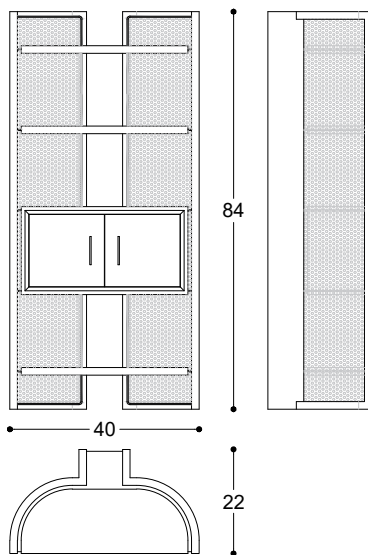

Lato X Lato, 2024

Bookcase with Vienna straw, structure in Ash moka solid wood, shelves and container in MDF Ash moka veneer. Matt gold finish metals.

Libreria con paglia di vienna, struttura realizzata in Frassino massiccio tinto moka, mensole e contenitore in MDF, finitura Frassino tinto moka. Metalli finitura oro opaco.

Article: Bookcase whit 5 shelves
Code: BITO1

OPTIONS

A BITO2A B BITO2B C BITO2C D BITO2D

Article: Bookcase whit 3 shelves
and 1 container
Code: BITO2

OPTIONS

E BITO3E F BITO3F G BITO3G

Article: Bookcase whit 1 shelf
and 2 containers
Code: BITO3