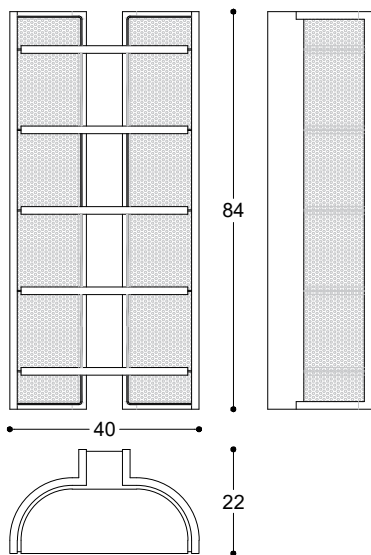

Lato X Lato, 2024

Bookcase with Vienna straw, structure in Ash moka solid wood, shelves and container in MDF Ash moka veneer. Matt gold finish metals.

Libreria con paglia di vienna, struttura realizzata in Frassino massiccio tinto moka, mensole e contenitore in MDF, finitura Frassino tinto moka. Metalli finitura oro opaco.

Article: Bookcase whit 5 shelves
Code: BITO1

OPTIONS

A BITO2A B BITO2B C BITO2C D BITO2D

Article: Bookcase whit 3 shelves
and 1 container
Code: BITO2

OPTIONS

E BITO3E F BITO3F G BITO3G

Article: Bookcase whit 1 shelf
and 2 containers
Code: BITO3