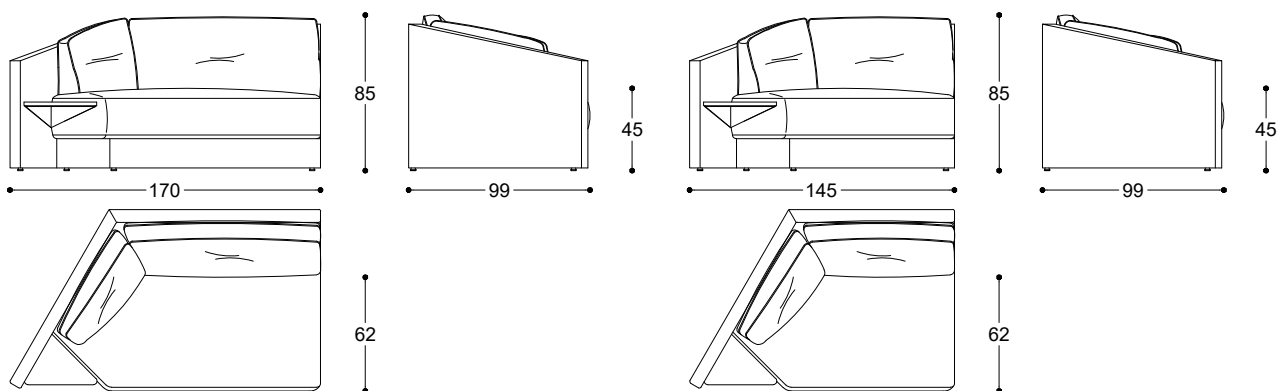

Artefatto, 2024

Modular sofa with structure in fir wood, multi-layer and MDF, with crossed elastic belt spring system. Padding in high-resilience polyurethane foam, upholstery in thermo-bonded fibre with stretch jersey. Seat cushions in 100% European, channelled goose feather, 10% down, closed in independent rooms, with central insert in memory foam. Back cushion in 100% European, channelled goose feather, 10% down, closed in independent rooms. Fully removable fabric covers, only the cushions for the leather version. Coffee tables with tops in Travertino Romano, Breccia Lunare, Blue Roma or Esmeralda light supported by metal plates, matt gold finish.

Divano componibile con struttura in legno di abete, multistrato e MDF, con molleggio a nastri elastici intrecciati. Imbottitura struttura in poliuretano espanso ad alta densità, rivestimento in fibra termolegata accoppiata a maglina elastica. Cuscini seduta e schienale in 100% piuma d'oca di provenienza europea, 10% piumino, chiusi in camere indipendenti l'una dall'altra, con inserto centrale in poliuretano espanso a quote differenziate ad alta densità e memory foam nella seduta. Completamente sfoderabile in tessuto, in pelle solo i cuscini. Coffee tables con top in Travertino Romano, Breccia Lunare, Blue Roma o Esmeralda ligh sorretti da piastre in metallo, finitura oro opaco.

Article: Terminal element 170 x 99 Left
Code: BSXLIL2D
Article: Terminal element 170 x 99 Right
Code: BDXLIL2C

Article: Terminal element 145 x 99 Left
Code: BSXLIL1B
Article: Terminal element 145 x 99 Right
Code: BDXLIL1A

Artefatto, 2024

Article: Terminal element 245 x 99 Left
Code: BLIL3