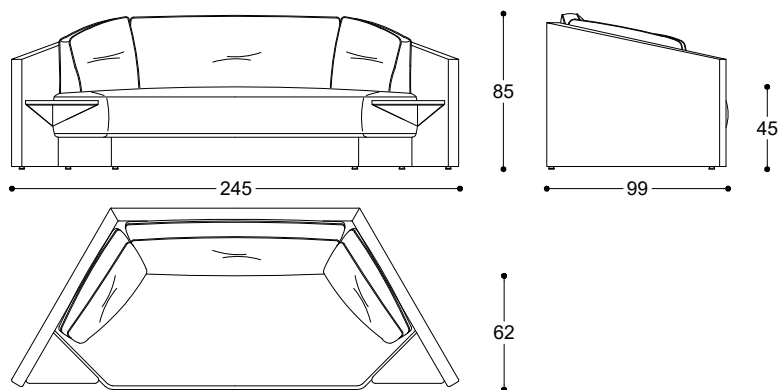

Artefatto, 2024

Modular sofa with structure in fir wood, multi-layer and MDF, with crossed elastic belt spring system. Padding in high-resilience polyurethane foam, upholstery in thermo-bonded fibre with stretch jersey. Seat cushions in 100% European, channelled goose feather, 10% down, closed in independent rooms, with central insert in memory foam. Back cushion in 100% European, channelled goose feather, 10% down, closed in independent rooms. Fully removable fabric covers, only the cushions for the leather version. Coffee tables with tops in Travertino Romano, Breccia Lunare, Blue Roma or Esmeralda light supported by metal plates, matt gold finish.

Divano componibile con struttura in legno di abete, multistrato e MDF, con molleggio a nastri elastici intrecciati. Imbottitura struttura in poliuretano espanso ad alta densità, rivestimento in fibra termolegata accoppiata a maglina elastica. Cuscini seduta e schienale in 100% piuma d'oca di provenienza europea, 10% piumino, chiusi in camere indipendenti l'una dall'altra, con inserto centrale in poliuretano espanso a quote differenziate ad alta densità e memory foam nella seduta. Completamente sfoderabile in tessuto, in pelle solo i cuscini. Coffee tables con top in Travertino Romano, Breccia Lunare, Blue Roma o Esmeralda ligh sorretti da piastre in metallo, finitura oro opaco.

Article: Terminal element 170 x 99 Left
Code: BSXLIL2D
Article: Terminal element 170 x 99 Right
Code: BDXLIL2C

Article: Terminal element 145 x 99 Left
Code: BSXLIL1B
Article: Terminal element 145 x 99 Right
Code: BDXLIL1A

Artefatto, 2024

Article: Terminal element 245 x 99 Left
Code: BLIL3