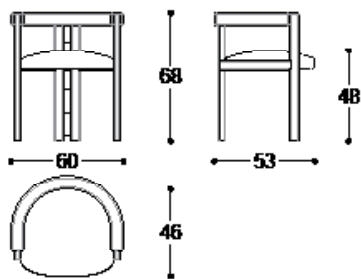

Dining chair with or without Vienna straw with solid ash structure, moka lacquered. Seat and back padding in expanded polyurethane. Brass rods. Non-removable cover.

*Sedia con o senza paglia di Vienna con struttura in Frassino massiccio, tinto moka. Imbottitura seduta e schienale in poliuretano espanso. Tondini in ottone. Non sfoderabile.*

Article: Dining chair  
Code: BKUM21

Article: Dining chair with Vienna straw  
Code: BKUM21PV