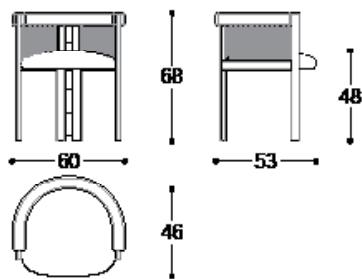

Dining chair with or without Vienna straw with solid ash structure, moka lacquered. Seat and back padding in expanded polyurethane. Brass rods. Non-removable cover.

*Sedia con o senza paglia di Vienna con struttura in Frassino massiccio, tinto moka. Imbottitura seduta e schienale in poliuretano espanso. Tondini in ottone. Non sfoderabile.*

Article: Dining chair  
Code: BKUM21

Article: Dining chair with Vienna straw  
Code: BKUM21PV