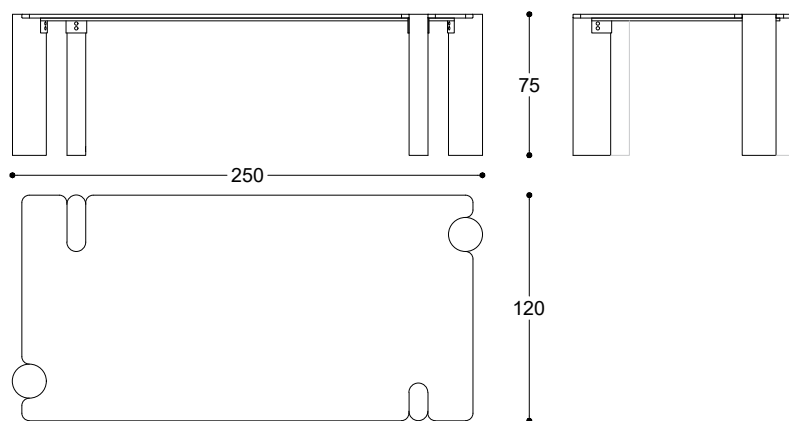

Table in three sizes with legs Ash moka solid wood. Top in glossy Breccia Lunare marble or Blue Roma glossy quartzite.

*Tavolo in tre dimensioni con gambe in Frassino massiccio tinto moka. Top in marmo Breccia Lunare lucido o quarzite Blue Roma lucido.*

Article: Dining tables in Ash moka wood 250 x 120  
Code: BAMO250

*Black Tie studio + Artefatto, 2024*

Article: Dining tables in Ash moka wood 290 x 120  
Code: BAMO290

Article: Dining tables in Ash moka wood diam. 180  
Code: BAMO180