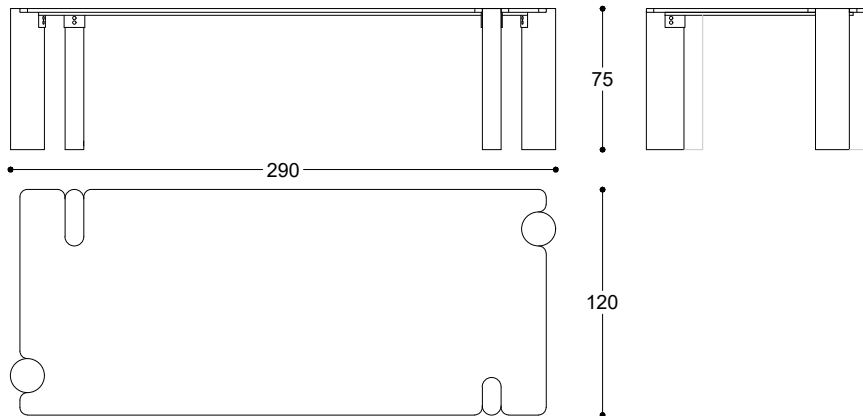

Table in three sizes with legs Ash moka solid wood. Top in glossy Breccia Lunare marble or Blue Roma glossy quartzite.

*Tavolo in tre dimensioni con gambe in Frassino massiccio tinto moka. Top in marmo Breccia Lunare lucido o quarzite Blue Roma lucido.*

Article: Dining tables in Ash moka wood 250 x 120  
Code: BAMO250

*Black Tie studio + Artefatto, 2024*

Article: Dining tables in Ash moka wood 290 x 120  
Code: BAMO290

Article: Dining tables in Ash moka wood diam. 180  
Code: BAMO180