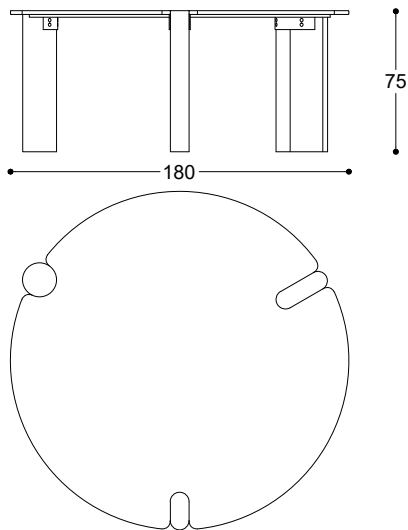

Table in three sizes with legs Ash moka solid wood. Top in glossy Breccia Lunare marble or Blue Roma glossy quartzite.

*Tavolo in tre dimensioni con gambe in Frassino massiccio tinto moka. Top in marmo Breccia Lunare lucido o quarzite Blue Roma lucido.*

Article: Dining tables in Ash moka wood 250 x 120  
Code: BAMO250

*Black Tie studio + Artefatto, 2024*

Article: Dining tables in Ash moka wood 290 x 120  
Code: BAMO290

Article: Dining tables in Ash moka wood diam. 180  
Code: BAMO180