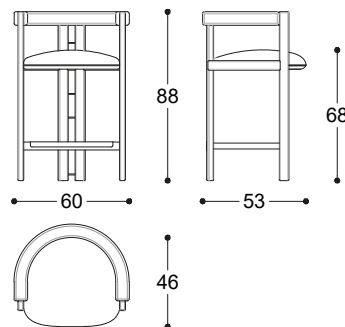

*Lato X Lato, 2025*

Stool with solid Moka lacquered Ash structure. Seat and back padding in expanded polyurethane. Brass rods. Non-removable cover

*Sgabello con struttura in Frassino massiccio, tinto moka. Imbottitura seduta e schienale in poliuretano espanso. Tondini in ottone. Non sfoderabile.*

Article: Stool  
Code: BKUM68