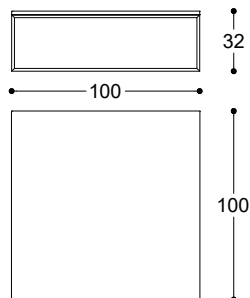

Article: Side table top in Calacatta Vagli oro marble
Code: PABC01
Article: Side table top in Elegant Brown Stone
Code: PABS01
Article: Side table top in Port Laurent marble
Code: PABP01

Article: Coffee table top in Calacatta Vagli oro marble
Code: PABC02
Article: Coffee table top in Elegant Brown Stone
Code: PABS02
Article: Coffee table top in Port Laurent marble
Code: PABP02