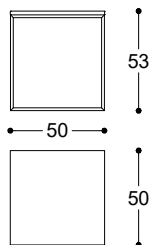

Article: Side table top in Calacatta Vagli oro marble
Code: PABC01
Article: Side table top in Elegant Brown Stone
Code: PABS01
Article: Side table top in Port Laurent marble
Code: PABP01

Article: Coffee table top in Calacatta Vagli oro marble
Code: PABC02
Article: Coffee table top in Elegant Brown Stone
Code: PABS02
Article: Coffee table top in Port Laurent marble
Code: PABP02