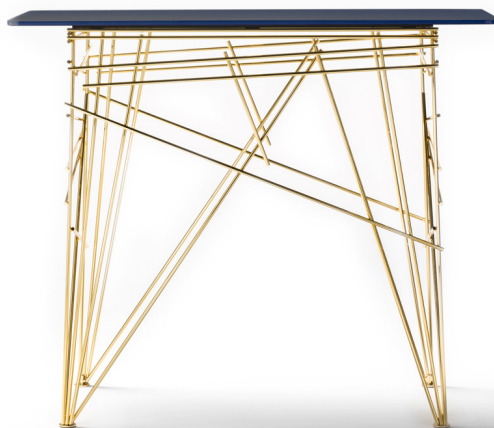

*Claudia Campone + Martina Stancati, 2018*

Consolle with structure in stainless steel polished gold or dark chrome, back lacquered glass top Blue-black, Rosso fuoco or Bianco grigio.

*Consolle con struttura in acciaio inossidabile finitura oro lucido o cromo scuro, top in vetro retrolaccato Blue-black, Rosso fuoco o Bianco grigio.*

- Article: Consolle Gold and glass in blue - black
- Code: LINCONGB
- Article: Consolle Gold and glass in rosso fuoco
- Code: LINCONGR
- Article: Consolle Gold and glass in bianco grigio
- Code: LINCONGW
- Article: Consolle Dark Chrome and glass in blue - black
- Code: LINCONCB
- Article: Consolle Dark Chrome and glass in rosso fuoco
- Code: LINCONCR
- Article: Consolle Dark Chrome and glass in bianco grigio
- Code: LINCONCW