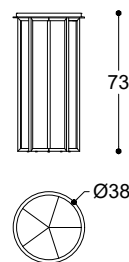

Pier Luigi Frighetto, 2016

Round side tables with structure in metal, matt dark bronze or polished gold finishing. Top in Canaletto walnut wood.

Tavolini tondi con struttura in metallo finitura bronzo scuro opaco o oro lucido. Top in Noce Canaletto.

Article: Side table bronze and top wood H 46  
Code: ELIPLUSH46  
Article: Side table gold and top wood H 46  
Code: ELIPLUSH46G

Article: Side table bronze and top wood H 63  
Code: ELIPLUSH63  
Article: Side table gold and top wood H 63  
Code: ELIPLUSH63G

Article: Side table bronze and top wood H 73  
Code: ELIPLUSH73  
Article: Side table gold and top wood H 73  
Code: ELIPLUSH73G