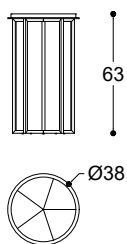

Pier Luigi Frighetto, 2016

Round side tables with structure in metal, matt dark bronze or polished gold finishing. Top in Canaletto walnut wood.

Tavolini tondi con struttura in metallo finitura bronzo scuro opaco o oro lucido. Top in Noce Canaletto.

Article: Side table bronze and top wood H 46  
Code: ELIPLUSH46  
Article: Side table gold and top wood H 46  
Code: ELIPLUSH46G

Article: Side table bronze and top wood H 63  
Code: ELIPLUSH63  
Article: Side table gold and top wood H 63  
Code: ELIPLUSH63G

Article: Side table bronze and top wood H 73  
Code: ELIPLUSH73  
Article: Side table gold and top wood H 73  
Code: ELIPLUSH73G