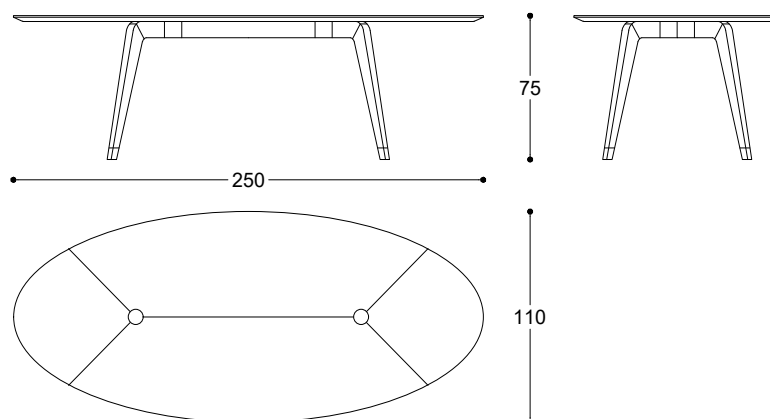

Beatriz Sempere, 2017

Dining table with supporting structure in Canaletto walnut solid wood and top in MDF with Canaletto walnut veneer. Polished gold or matt dark bronze finishing metal parts.

Tavolo con struttura in Noce Canaletto massiccio e piano in MDF impialciato in Noce Canaletto. Puntali e inserti in metallo finitura oro lucido o bronzo scuro opaco.

Article: Oval dining tables Canaletto walnut wood top L 250
Code: SANW25

Beatriz Sempere, 2017

Article: Oval dining tables Canaletto walnut wood top L 300
Code: SANW30

Article: Rectangular dining tables Canaletto walnut wood top L 250
Code: SANRW25

Article: Rectangular dining tables Canaletto walnut wood top L 300
Code: SANRW30

Beatriz Sempere, 2017

Article: Circular dining tables Canaletto walnut wood top L 160
Code: SANT16

Article: Circular dining tables Canaletto walnut wood top L 180
Code: SANT18