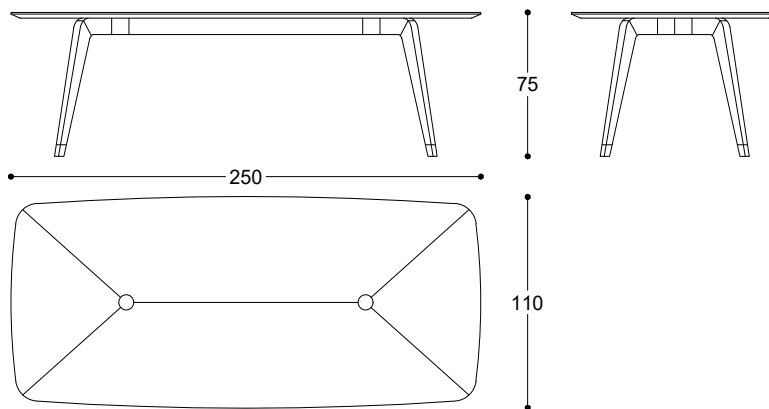

Beatriz Sempere, 2017

Dining table with supporting structure in Canaletto walnut solid wood and top in MDF with Canaletto walnut veneer. Polished gold or matt dark bronze finishing metal parts.

Tavolo con struttura in Noce Canaletto massiccio e piano in MDF impialciato in Noce Canaletto. Puntali e inserti in metallo finitura oro lucido o bronzo scuro opaco.

Article: Oval dining tables Canaletto walnut wood top L 250
Code: SANW25

Beatriz Sempere, 2017

Article: Oval dining tables Canaletto walnut wood top L 300
Code: SANW30

Article: Rectangular dining tables Canaletto walnut wood top L 250
Code: SANRW25

Article: Rectangular dining tables Canaletto walnut wood top L 300
Code: SANRW30

Beatriz Sempere, 2017

Article: Circular dining tables Canaletto walnut wood top L 160
Code: SANT16

Article: Circular dining tables Canaletto walnut wood top L 180
Code: SANT18