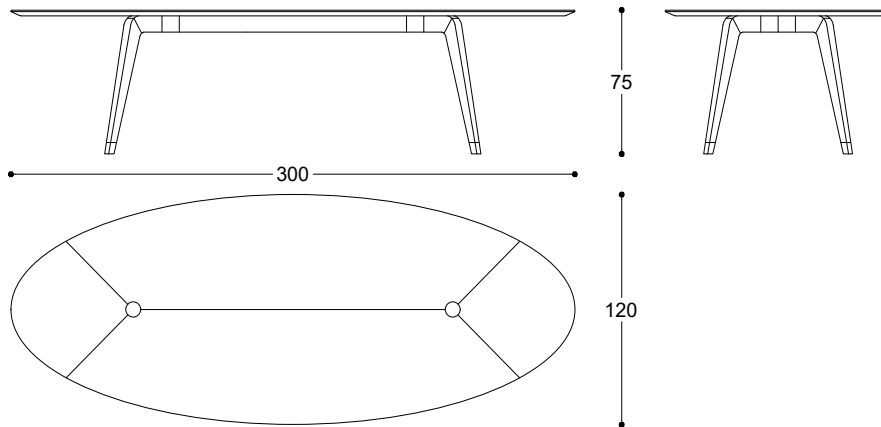

Beatriz Sempere, 2017

Dining table with supporting structure in Canaletto walnut solid wood and top in MDF with Canaletto walnut veneer. Polished gold or matt dark bronze finishing metal parts.

Tavolo con struttura in Noce Canaletto massiccio e piano in MDF impialciato in Noce Canaletto. Puntali e inserti in metallo finitura oro lucido o bronzo scuro opaco.

Article: Oval dining tables Canaletto walnut wood top L 250
Code: SANW25

Beatriz Sempere, 2017

Article: Oval dining tables Canaletto walnut wood top L 300
Code: SANW30

Article: Rectangular dining tables Canaletto walnut wood top L 250
Code: SANRW25

Article: Rectangular dining tables Canaletto walnut wood top L 300
Code: SANRW30

Beatriz Sempere, 2017

Article: Circular dining tables Canaletto walnut wood top L 160
Code: SANT16

Article: Circular dining tables Canaletto walnut wood top L 180
Code: SANT18