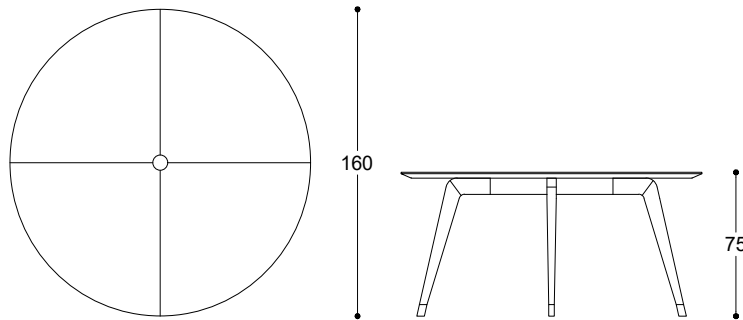

Beatriz Sempere, 2017

Dining table with supporting structure in Canaletto walnut solid wood and top in MDF with Canaletto walnut veneer. Polished gold or matt dark bronze finishing metal parts.

Tavolo con struttura in Noce Canaletto massiccio e piano in MDF impialciato in Noce Canaletto. Puntali e inserti in metallo finitura oro lucido o bronzo scuro opaco.

Article: Oval dining tables Canaletto walnut wood top L 250
Code: SANW25

Beatriz Sempere, 2017

Article: Oval dining tables Canaletto walnut wood top L 300
Code: SANW30

Article: Rectangular dining tables Canaletto walnut wood top L 250
Code: SANRW25

Article: Rectangular dining tables Canaletto walnut wood top L 300
Code: SANRW30

Beatriz Sempere, 2017

Article: Circular dining tables Canaletto walnut wood top L 160
Code: SANT16

Article: Circular dining tables Canaletto walnut wood top L 180
Code: SANT18