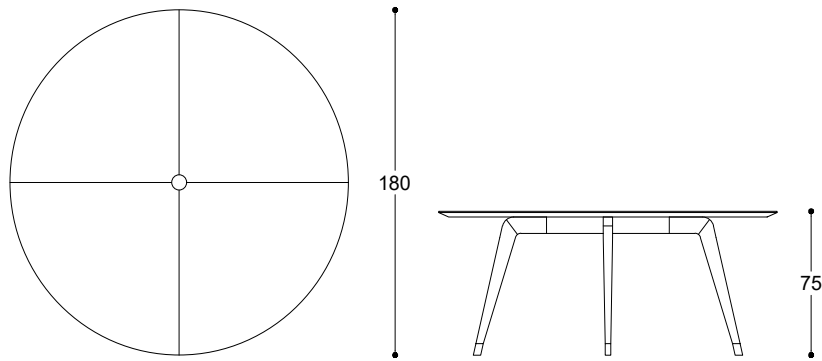

Beatriz Sempere, 2017

Dining table with supporting structure in Canaletto walnut solid wood and top in MDF with Canaletto walnut veneer. Polished gold or matt dark bronze finishing metal parts.

Tavolo con struttura in Noce Canaletto massiccio e piano in MDF impialciato in Noce Canaletto. Puntali e inserti in metallo finitura oro lucido o bronzo scuro opaco.

Article: Oval dining tables Canaletto walnut wood top L 250
Code: SANW25

Beatriz Sempere, 2017

Article: Oval dining tables Canaletto walnut wood top L 300
Code: SANW30

Article: Rectangular dining tables Canaletto walnut wood top L 250
Code: SANRW25

Article: Rectangular dining tables Canaletto walnut wood top L 300
Code: SANRW30

Beatriz Sempere, 2017

Article: Circular dining tables Canaletto walnut wood top L 160
Code: SANT16

Article: Circular dining tables Canaletto walnut wood top L 180
Code: SANT18