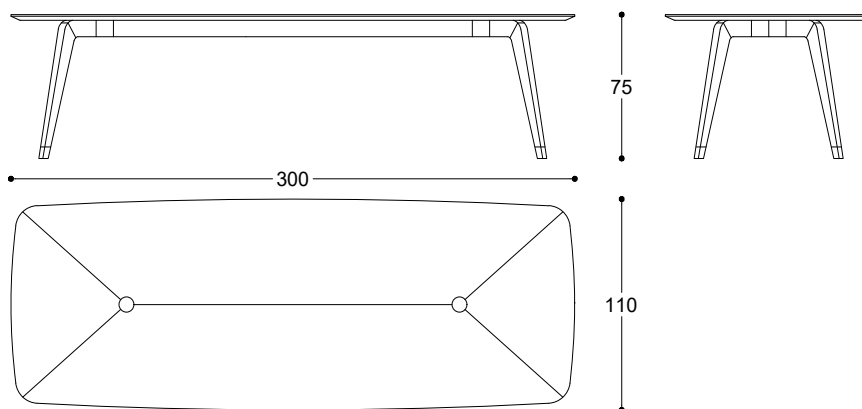

Beatriz Sempere, 2017

Dining table with supporting structure in Canaletto walnut solid wood and top in MDF with Canaletto walnut veneer. Polished gold or matt dark bronze finishing metal parts.

Tavolo con struttura in Noce Canaletto massiccio e piano in MDF impialciato in Noce Canaletto. Puntali e inserti in metallo finitura oro lucido o bronzo scuro opaco.

Article: Oval dining tables Canaletto walnut wood top L 250
Code: SANW25

Beatriz Sempere, 2017

Article: Oval dining tables Canaletto walnut wood top L 300
Code: SANW30

Article: Rectangular dining tables Canaletto walnut wood top L 250
Code: SANRW25

Article: Rectangular dining tables Canaletto walnut wood top L 300
Code: SANRW30

Beatriz Sempere, 2017

Article: Circular dining tables Canaletto walnut wood top L 160
Code: SANT16

Article: Circular dining tables Canaletto walnut wood top L 180
Code: SANT18