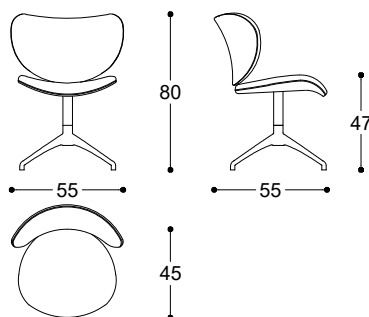

Pier Luigi Frighetto, 2019

Swivel chair with seat, back in curved beech wood, padding in high-resilience expanded polyurethane. 4-point-star base in die-cast aluminium, painted matt black. 360° swivel. Non removable cover.

Sedia girevole con struttura in multistrato di faggio e imbottitura in poliuretano espanso. Base girevole 360°, 4 razze in alluminio verniciato nero opaco. Non sfoderabile.

Article: Dining swivel chair
Code: KAL21SW